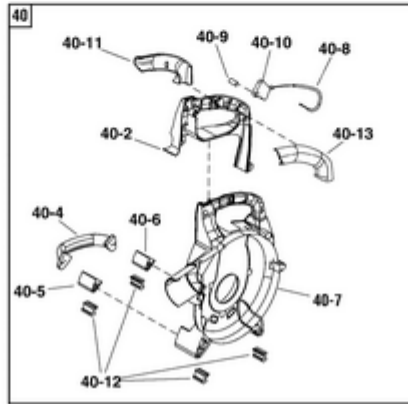

Ref #      Part #      Description      Qty

Ref #	Part #	Description	Qty
10	VB00760A	ENGINE COVER ASSEMBLY	1
15	VB00761A	24.5CC 4ST ENGINE	1
25	VB00767A	INVOLUTE CHASSIS ASSEMBLY	1
30	VB00764A	IMPELLER ASSEMBLY	1
		(Incl. Ref. Nos. 30-1 through 30-5)	
30-1		IMPELLER	1
30-2		LOCKING NUT M8×1	1
30-3		SPRING WASHER 23x8x1	1
30-4		IMPELLER SPACER	1
30-5		WASHER, M8	1
35	VB00739A	INNER INVOLUTE LINER ASSEMBLY	1
40	VB00763A	REAR BLOWER HOUSING ASSEMBLY	1
		(Incl. Ref. Nos. 40-2 & 40-4 through 40-13)	
40-2		UPPER HANDLE	1
40-4		LOWER HANDLE	1
40-5		REAR JOINT COLUMN	1
40-6		FORWARD JOINT COLUMN	1
40-7		FRONT BLOWER HOUSING	1
40-8		THROTTLE CABLE	1
40-9		THROTTLE LEVER PIVOT SHAFT	1
40-10		THROTTLE LEVER	1
40-11		RIGHT HANDLE RUBBER COVER	1
40-12		RUBBER FOOT	4
40-13		LEFT HANDLE RUBBER COVER	1
45	VB00768A	SAFETY WIRING ASSEMBLY	1
		(Incl. Ref. Nos. 45-1 through 45-8)	
45-1		BLADE, Mulching	1
45-2		COVER, Connect	1
45-3		SAFETY SWITCH	1
45-4		SCREW M5 x 16	1
45-5		WASHER, 5	1
45-6		COVER, Safety	1
45-7		CONNECTOR, Button	1
45-8		SCREW M5 x 10	1
50	VB00762A	FAN COVER ASSEMBLY	1
		(Incl. Ref. Nos. 50-1 through 50-7)	
50-1		COVER FAN IMPELLER	1
50-2		AIR FILTER KNOB	1