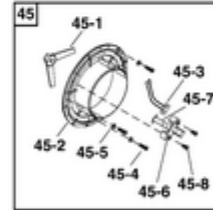

Ref #      Part #      Description      Qty

Ref #	Part #	Description	Qty
10	VB00760A	ENGINE COVER ASSEMBLY	1
15	VB00761A	24.5CC 4ST ENGINE	1
25	VB00767A	INVOLUTE CHASSIS ASSEMBLY	1
30	VB00764A	IMPELLER ASSEMBLY	1
		(Incl. Ref. Nos. 30-1 through 30-5)	
30-1		IMPELLER	1
30-2		LOCKING NUT M8×1	1
30-3		SPRING WASHER 23x8x1	1
30-4		IMPELLER SPACER	1
30-5		WASHER, M8	1
35	VB00739A	INNER INVOLUTE LINER ASSEMBLY	1
40	VB00763A	REAR BLOWER HOUSING ASSEMBLY	1
		(Incl. Ref. Nos. 40-2 & 40-4 through 40-13)	
40-2		UPPER HANDLE	1
40-4		LOWER HANDLE	1
40-5		REAR JOINT COLUMN	1
40-6		FORWARD JOINT COLUMN	1
40-7		FRONT BLOWER HOUSING	1
40-8		THROTTLE CABLE	1
40-9		THROTTLE LEVER PIVOT SHAFT	1
40-10		THROTTLE LEVER	1
40-11		RIGHT HANDLE RUBBER COVER	1
40-12		RUBBER FOOT	4
40-13		LEFT HANDLE RUBBER COVER	1
45	VB00768A	SAFETY WIRING ASSEMBLY	1
		(Incl. Ref. Nos. 45-1 through 45-8)	
45-1		BLADE, Mulching	1
45-2		COVER, Connect	1
45-3		SAFETY SWITCH	1
45-4		SCREW M5 x 16	1
45-5		WASHER, 5	1
45-6		COVER, Safety	1
45-7		CONNECTOR, Button	1
45-8		SCREW M5 x 10	1
50	VB00762A	FAN COVER ASSEMBLY	1
		(Incl. Ref. Nos. 50-1 through 50-7)	
50-1		COVER FAN IMPELLER	1
50-2		AIR FILTER KNOB	1

Ref #	Part #	Description	Qty
50-3		SCREW M5 x 10	1
50-4		O-RING	1
50-5		WASHER 6.3x15x1.2	1
50-6		FAN COVER SPRING	1
50-7		FAN COVER PIVOT SHAFT - 50x4	1
55	VB01125A	MULCHING INTAKE ASSEMBLY	1 (Incl. Ref. Nos. 55-1 & 55-2)
55-1		MULCHING TUBE-UPPER	1
55-2		MULCHING TUBE-LOWER	1
60	VB01119A	BLOWER OUTLET TUBE ASSEMBLY	1 (Incl. Ref. Nos. 60-1 & 60-2)
60-1		BLOWER TUBE - UPPER	1
60-2		BLOWER TUBE- LOWER	1
65	VB01120A	MULCHING EXHAUST ASSEMBLY	1 (Incl. Ref. Nos. 65-1 through 65-3)
65-1		MULCH BAG	1
65-2		HARNESS ASSEMBLY	1
65-3		MULCHING EXHAUST TUBE	1