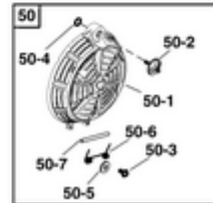

Ref #      Part #      Description      Qty

Ref #	Part #	Description	Qty
10	VB00760A	ENGINE COVER ASSEMBLY	1
15	VB00761A	24.5CC 4ST ENGINE	1
25	VB00767A	INVOLUTE CHASSIS ASSEMBLY	1
30	VB00764A	IMPELLER ASSEMBLY	1
		(Incl. Ref. Nos. 30-1 through 30-5)	
30-1		IMPELLER	1
30-2		LOCKING NUT M8×1	1
30-3		SPRING WASHER 23x8x1	1
30-4		IMPELLER SPACER	1
30-5		WASHER, M8	1
35	VB00739A	INNER INVOLUTE LINER ASSEMBLY	1
40	VB00763A	REAR BLOWER HOUSING ASSEMBLY	1
		(Incl. Ref. Nos. 40-2 & 40-4 through 40-13)	
40-2		UPPER HANDLE	1
40-4		LOWER HANDLE	1
40-5		REAR JOINT COLUMN	1
40-6		FORWARD JOINT COLUMN	1
40-7		FRONT BLOWER HOUSING	1
40-8		THROTTLE CABLE	1
40-9		THROTTLE LEVER PIVOT SHAFT	1
40-10		THROTTLE LEVER	1
40-11		RIGHT HANDLE RUBBER COVER	1
40-12		RUBBER FOOT	4
40-13		LEFT HANDLE RUBBER COVER	1
45	VB00768A	SAFETY WIRING ASSEMBLY	1
		(Incl. Ref. Nos. 45-1 through 45-8)	
45-1		BLADE, Mulching	1
45-2		COVER, Connect	1
45-3		SAFETY SWITCH	1
45-4		SCREW M5 x 16	1
45-5		WASHER, 5	1
45-6		COVER, Safety	1
45-7		CONNECTOR, Button	1
45-8		SCREW M5 x 10	1
50	VB00762A	FAN COVER ASSEMBLY	1
		(Incl. Ref. Nos. 50-1 through 50-7)	
50-1		COVER FAN IMPELLER	1
50-2		AIR FILTER KNOB	1

Ref #	Part #	Description	Qty
50-3		SCREW M5 x 10	1
50-4		O-RING	1
50-5		WASHER 6.3x15x1.2	1
50-6		FAN COVER SPRING	1
50-7		FAN COVER PIVOT SHAFT - 50x4	1
55	VB01125A	MULCHING INTAKE ASSEMBLY	1 (Incl. Ref. Nos. 55-1 & 55-2)
55-1		MULCHING TUBE-UPPER	1
55-2		MULCHING TUBE-LOWER	1
60	VB01119A	BLOWER OUTLET TUBE ASSEMBLY	1 (Incl. Ref. Nos. 60-1 & 60-2)
60-1		BLOWER TUBE - UPPER	1
60-2		BLOWER TUBE- LOWER	1
65	VB01120A	MULCHING EXHAUST ASSEMBLY	1 (Incl. Ref. Nos. 65-1 through 65-3)
65-1		MULCH BAG	1
65-2		HARNESS ASSEMBLY	1
65-3		MULCHING EXHAUST TUBE	1