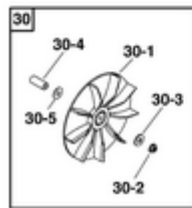

Ref #      Part #      Description      Qty

Ref #	Part #	Description	Qty
10	VB00760A	ENGINE COVER ASSEMBLY	1
15	VB00761A	24.5CC 4ST ENGINE	1
25	VB00767A	INVOLUTE CHASSIS ASSEMBLY	1
30	VB00764A	IMPELLER ASSEMBLY	1
		(Incl. Ref. Nos. 30-1 through 30-5)	
30-1		IMPELLER	1
30-2		LOCKING NUT M8×1	1
30-3		SPRING WASHER 23x8x1	1
30-4		IMPELLER SPACER	1
30-5		WASHER, M8	1
35	VB00739A	INNER INVOLUTE LINER ASSEMBLY	1
40	VB00763A	REAR BLOWER HOUSING ASSEMBLY	1
		(Incl. Ref. Nos. 40-2 & 40-4 through 40-13)	
40-2		UPPER HANDLE	1
40-4		LOWER HANDLE	1
40-5		REAR JOINT COLUMN	1
40-6		FORWARD JOINT COLUMN	1
40-7		FRONT BLOWER HOUSING	1
40-8		THROTTLE CABLE	1
40-9		THROTTLE LEVER PIVOT SHAFT	1
40-10		THROTTLE LEVER	1
40-11		RIGHT HANDLE RUBBER COVER	1
40-12		RUBBER FOOT	4
40-13		LEFT HANDLE RUBBER COVER	1
45	VB00768A	SAFETY WIRING ASSEMBLY	1
		(Incl. Ref. Nos. 45-1 through 45-8)	
45-1		BLADE, Mulching	1
45-2		COVER, Connect	1
45-3		SAFETY SWITCH	1
45-4		SCREW M5 x 16	1
45-5		WASHER, 5	1
45-6		COVER, Safety	1
45-7		CONNECTOR, Button	1
45-8		SCREW M5 x 10	1
50	VB00762A	FAN COVER ASSEMBLY	1
		(Incl. Ref. Nos. 50-1 through 50-7)	
50-1		COVER FAN IMPELLER	1
50-2		AIR FILTER KNOB	1

Ref #	Part #	Description	Qty
50-3		SCREW M5 x 10	1
50-4		O-RING	1
50-5		WASHER 6.3x15x1.2	1
50-6		FAN COVER SPRING	1
50-7		FAN COVER PIVOT SHAFT - 50x4	1
55	VB01125A	MULCHING INTAKE ASSEMBLY	1 (Incl. Ref. Nos. 55-1 & 55-2)
55-1		MULCHING TUBE-UPPER	1
55-2		MULCHING TUBE-LOWER	1
60	VB01119A	BLOWER OUTLET TUBE ASSEMBLY	1 (Incl. Ref. Nos. 60-1 & 60-2)
60-1		BLOWER TUBE - UPPER	1
60-2		BLOWER TUBE- LOWER	1
65	VB01120A	MULCHING EXHAUST ASSEMBLY	1 (Incl. Ref. Nos. 65-1 through 65-3)
65-1		MULCH BAG	1
65-2		HARNESS ASSEMBLY	1
65-3		MULCHING EXHAUST TUBE	1