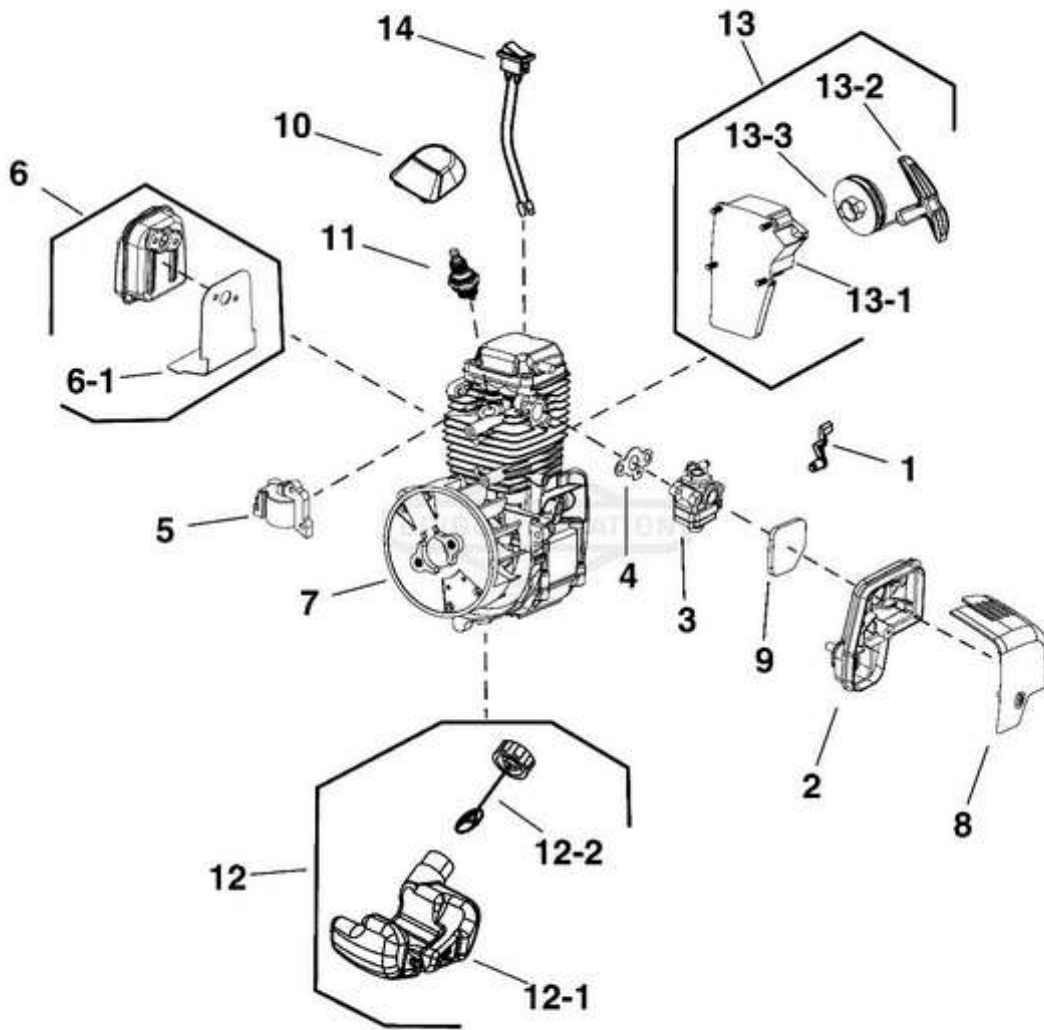

Ref #	Part #	Description	Qty	Context Note	Foot Note
1	VB01113A	CHOKE LEVER ASSEMBLY	1		
2	VB01114A	CARBURETOR BRACKET ASSEMBLY	1		
3	VB01115A	CARBURETOR ASSEMBLY	1		
4	VB01116A	GASKET CARBURETOR	1		
5	VB01117A	IGNITION UNIT ASSEMBLY	1		
6	VB01118A	MUFFLER ASSEMBLY	1	(Includes item 6-1)	
6-1		MUFFLER GASKET	1		
7	VB01121A	SHORT BLOCK, 24.5CC 4ST	1		
8	VB01122A	AIR FILTER COVER ASSY	1		
9	VB01123A	AIR FILTER, Foam	1		
10	VB01124G	SPARK PLUG COVER	1		
11	TR02278A	SPARK PLUG TORCH CMR6A	1		
12	VB00766A	FUEL TANK ASSEMBLY	1	(Includes items 12-1 & 12-2)	
12-1		FUEL TANK	1		
12-2	VB00916A	FUEL CAP ASSEMBLY	1		
13	VB00943A	STARTER ASSEMBLY	1	(Includes items 13-1 through 13-3)	
13-1	CM-VB00947A	HOUSING, Starter	1		
13-2	CM-VB00951A	HANDLE, Starter	1		
13-3	CM-VB00948A	REWIND, Starter	1		
14	VB00937A	STOP SWITCH ASSEMBLY	1