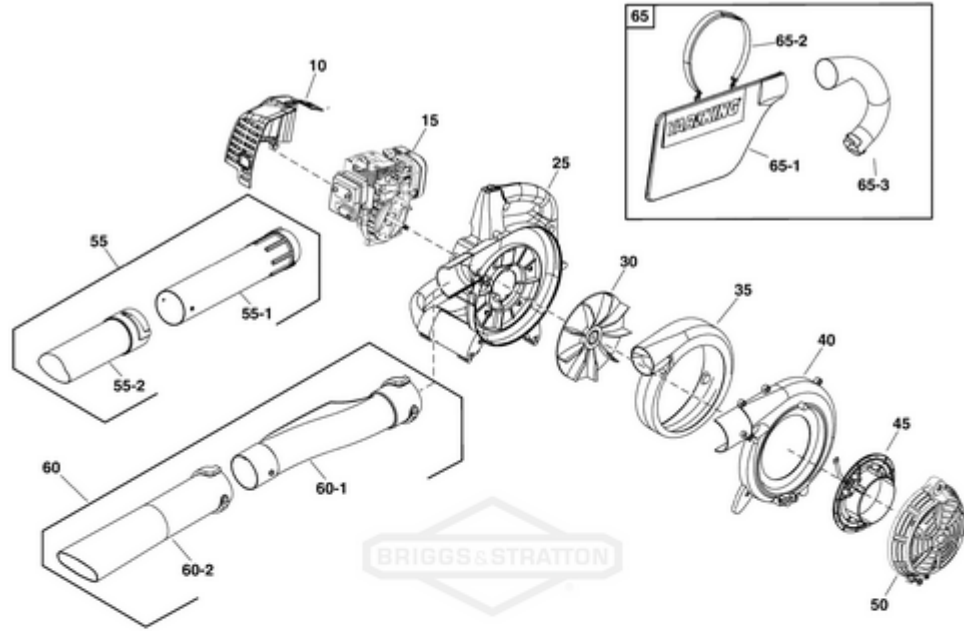

Ref #      Part #      Description      Qty

Ref #	Part #	Description	Qty
10	VB00760A	ENGINE COVER ASSEMBLY	1
15	VB00761A	24.5CC 4ST ENGINE	1
25	VB00767A	INVOLUTE CHASSIS ASSEMBLY	1
30	VB00764A	IMPELLER ASSEMBLY	1
		(Incl. Ref. Nos. 30-1 through 30-5)	
30-1		IMPELLER	1
30-2		LOCKING NUT M8×1	1
30-3		SPRING WASHER 23x8x1	1
30-4		IMPELLER SPACER	1
30-5		WASHER, M8	1
35	VB00739A	INNER INVOLUTE LINER ASSEMBLY	1
40	VB00763A	REAR BLOWER HOUSING ASSEMBLY	1
		(Incl. Ref. Nos. 40-2 & 40-4 through 40-13)	
40-2		UPPER HANDLE	1
40-4		LOWER HANDLE	1
40-5		REAR JOINT COLUMN	1
40-6		FORWARD JOINT COLUMN	1
40-7		FRONT BLOWER HOUSING	1
40-8		THROTTLE CABLE	1
40-9		THROTTLE LEVER PIVOT SHAFT	1
40-10		THROTTLE LEVER	1
40-11		RIGHT HANDLE RUBBER COVER	1
40-12		RUBBER FOOT	4
40-13		LEFT HANDLE RUBBER COVER	1
45	VB00768A	SAFETY WIRING ASSEMBLY	1
		(Incl. Ref. Nos. 45-1 through 45-8)	
45-1		BLADE, Mulching	1
45-2		COVER, Connect	1
45-3		SAFETY SWITCH	1
45-4		SCREW M5 x 16	1
45-5		WASHER, 5	1
45-6		COVER, Safety	1
45-7		CONNECTOR, Button	1
45-8		SCREW M5 x 10	1
50	VB00762A	FAN COVER ASSEMBLY	1
		(Incl. Ref. Nos. 50-1 through 50-7)	
50-1		COVER FAN IMPELLER	1
50-2		AIR FILTER KNOB	1

Ref #	Part #	Description	Qty
50-3		SCREW M5 x 10	1
50-4		O-RING	1
50-5		WASHER 6.3x15x1.2	1
50-6		FAN COVER SPRING	1
50-7		FAN COVER PIVOT SHAFT - 50x4	1
55	VB01125A	MULCHING INTAKE ASSEMBLY	1 (Incl. Ref. Nos. 55-1 & 55-2)
55-1		MULCHING TUBE-UPPER	1
55-2		MULCHING TUBE-LOWER	1
60	VB01119A	BLOWER OUTLET TUBE ASSEMBLY	1 (Incl. Ref. Nos. 60-1 & 60-2)
60-1		BLOWER TUBE - UPPER	1
60-2		BLOWER TUBE- LOWER	1
65	VB01120A	MULCHING EXHAUST ASSEMBLY	1 (Incl. Ref. Nos. 65-1 through 65-3)
65-1		MULCH BAG	1
65-2		HARNESS ASSEMBLY	1
65-3		MULCHING EXHAUST TUBE	1